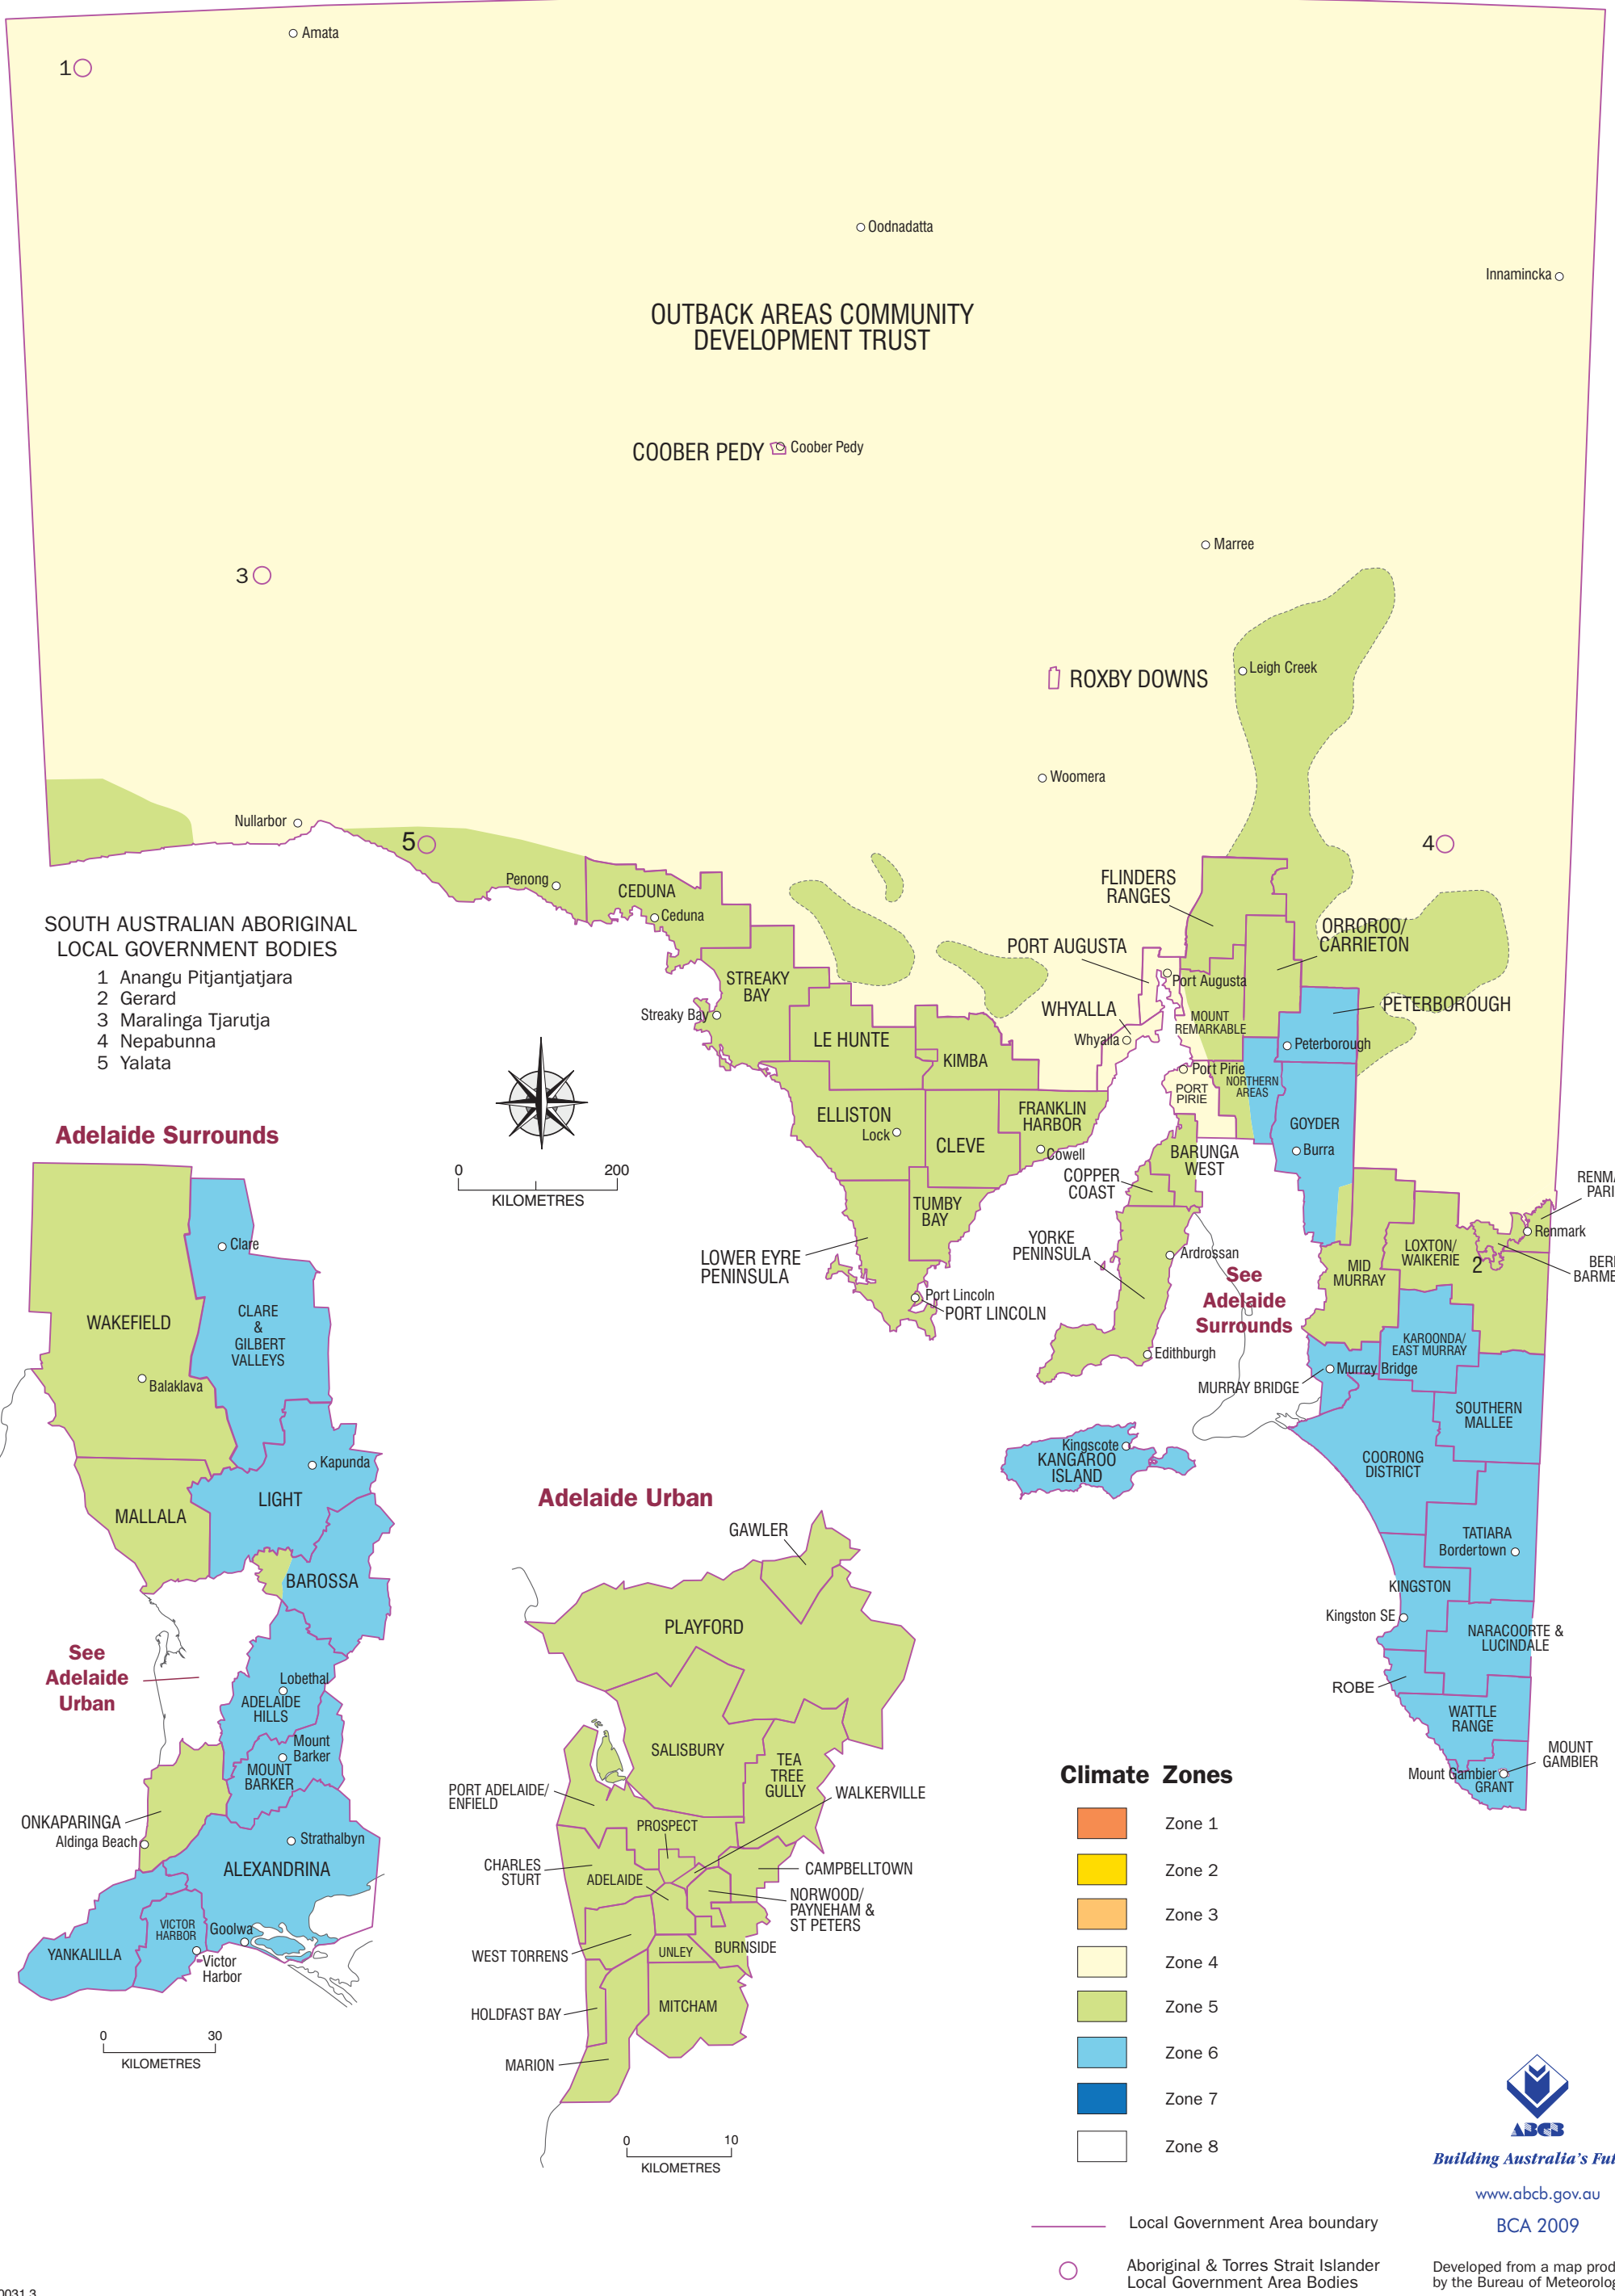

# SOUTH AUSTRALIA

### SOUTH AUSTRALIAN ABORIGINAL LOCAL GOVERNMENT BODIES

- 1 Anangu Pitjantjatjara
- 2 Gerard
- 3 Maralinga Tjarutja
- 4 Nepabunna
- 5 Yalata

### Adelaide Surrounds

See Adelaide Urban

### Climate Zones

- Zone 1
- Zone 2
- Zone 3
- Zone 4
- Zone 5
- Zone 6
- Zone 7
- Zone 8

Local Government Area boundary  
 Aboriginal & Torres Strait Islander Local Government Area Bodies

Building Australia's Future