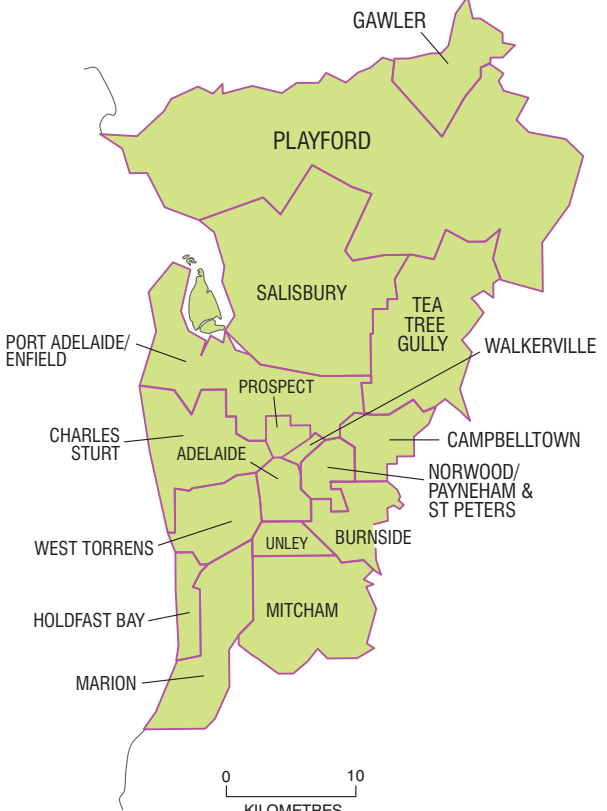

# SOUTH AUSTRALIA

### SOUTH AUSTRALIAN ABORIGINAL LOCAL GOVERNMENT BODIES

- 1 Anangu Pitjantjatjara
- 2 Gerard
- 3 Maralinga Tjarutja
- 4 Nepabunna
- 5 Yalata

### Adelaide Surrounds

See Adelaide Urban

### Adelaide Urban